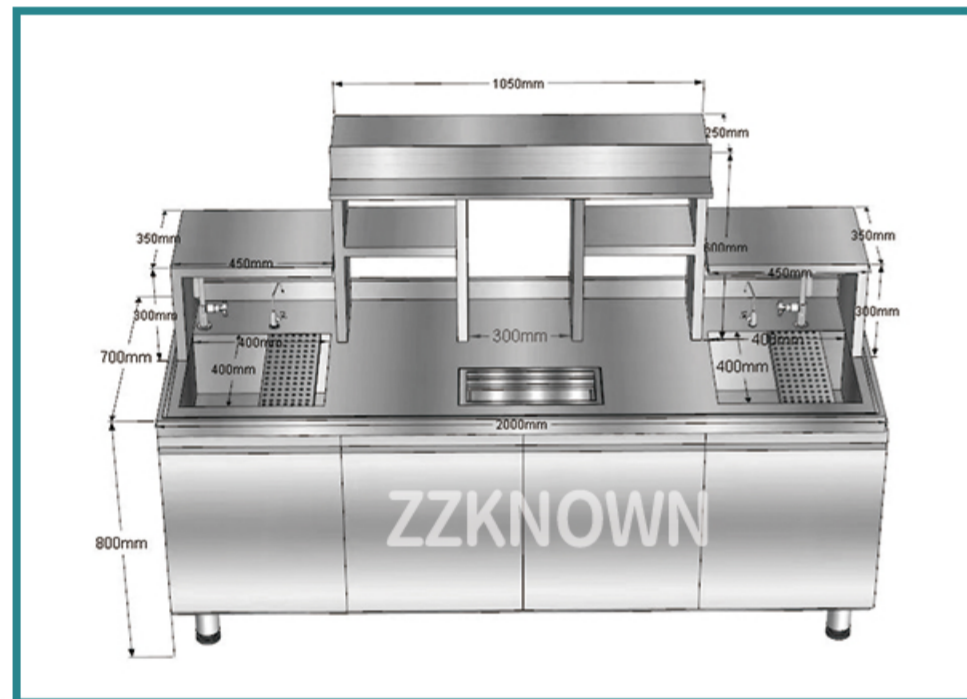

Customization cases