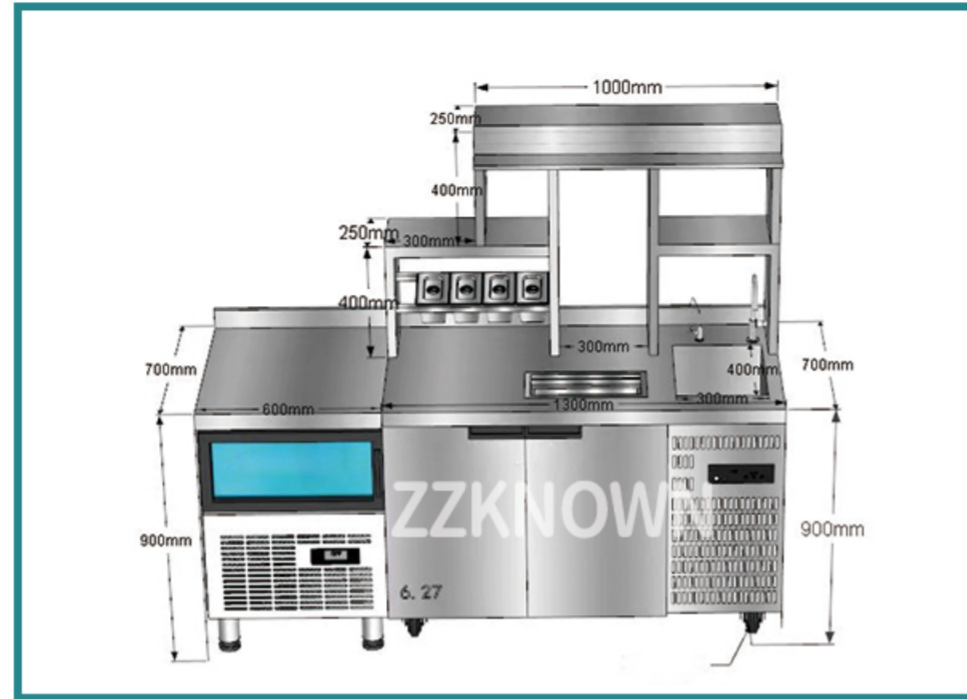

Customization cases