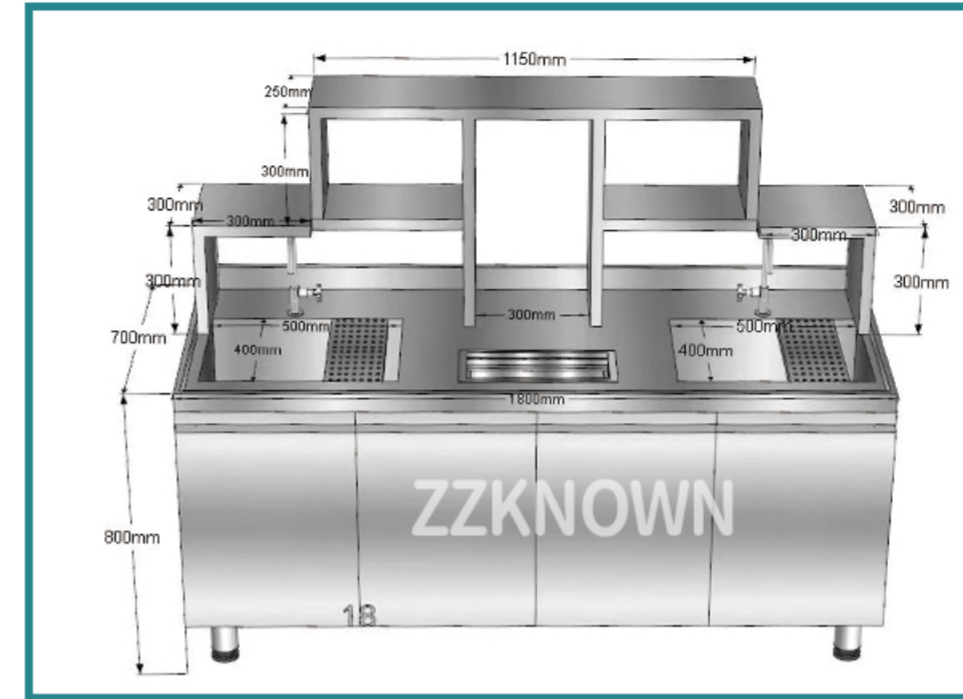

Customization cases