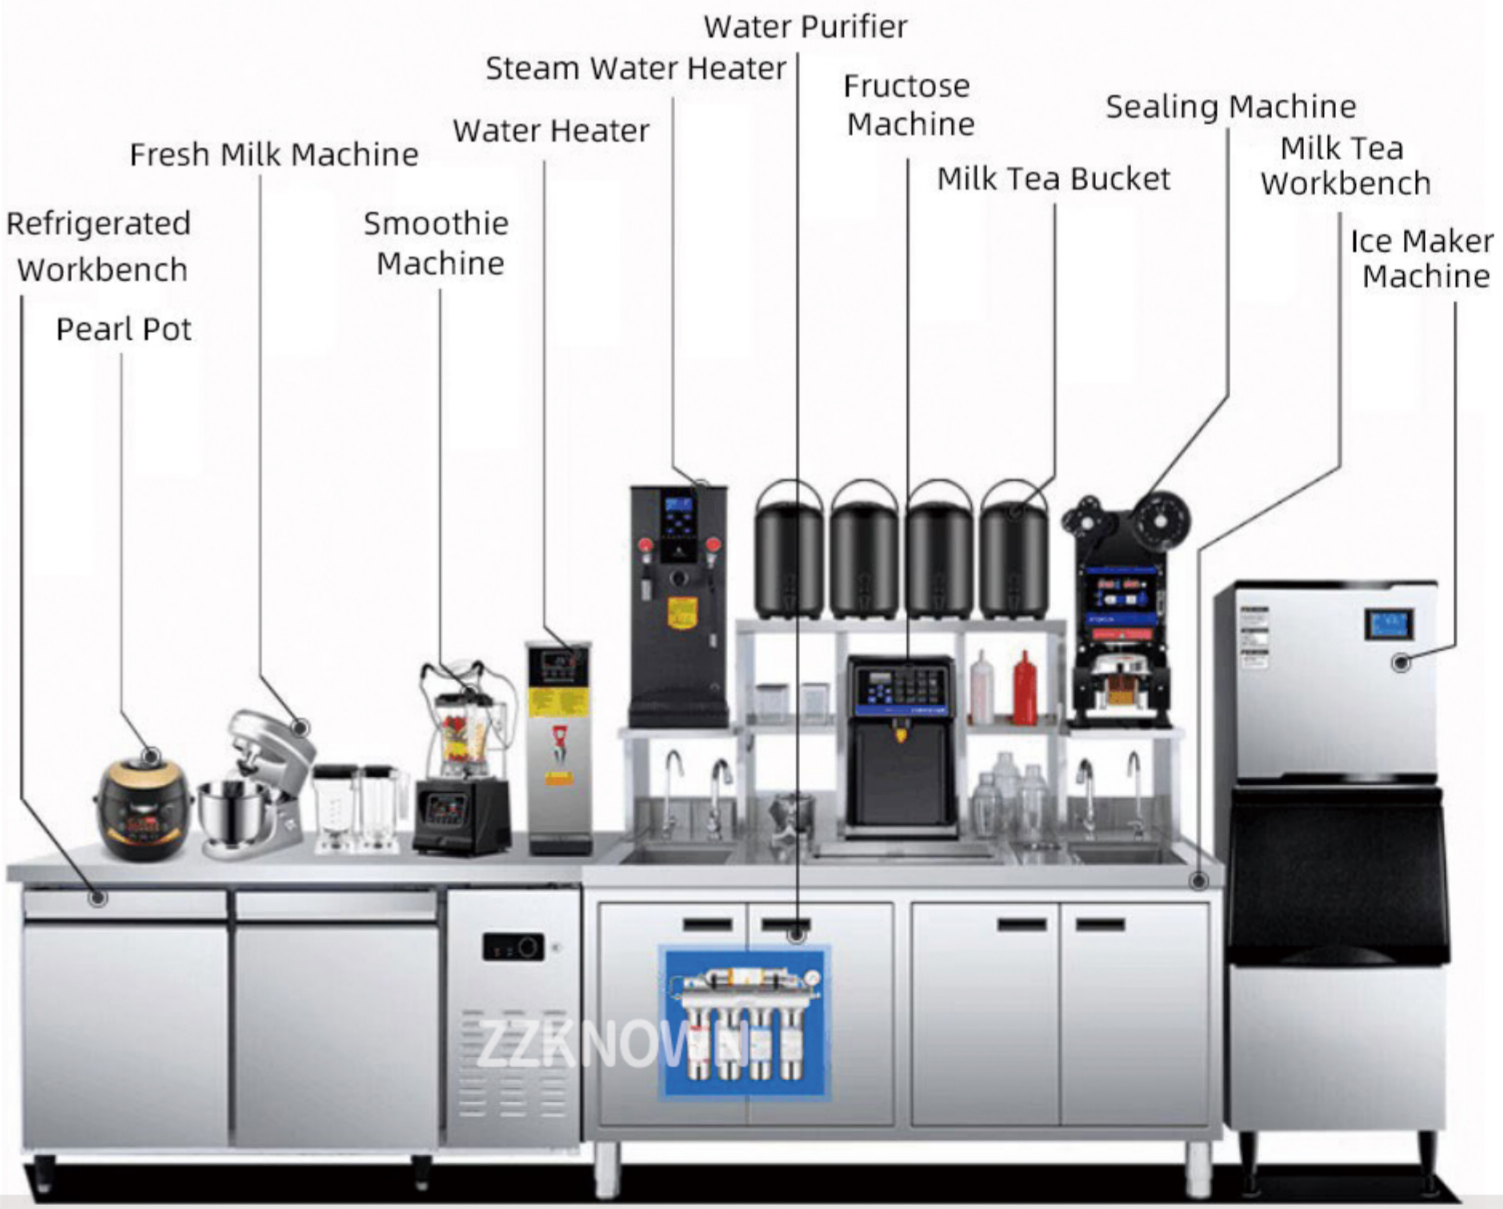

Steam milk foam machine

Fresh milk machine

Ice maker machine

Soda dispenser

Pearl pot

Continuous ice machine

Ice cream machine

# Complete set of milk tea equipment

Entrepreneurial milk tea complete set of equipment 1

Popular milk tea complete set of equipment

Entrepreneurial milk tea complete set of equipment 2

Practical milk tea complete set of equipment

# Advanced set

- ① Ice maker machine ② milk tea operating table ③ sealing machine
- ④ fructose machine ⑤ milk tea bucket ⑥ steam water boiler
- ⑦ Water boiler ⑧ Smoothie machine ⑨ soda dispenser
- ⑩ Milk machine ⑪ pearl pot ⑫ refrigerator

- ① 1.5m water bar ② 1.5m blue light refrigerating table
- ③ 60KG bar ice maker machine ④ 1000A shaved ice machine
- ⑤ 50L stepping water boiler ⑥ High quality liquid crystal steam boiler
- ⑦ automatic intelligent sealing machine ⑧ 10L insulated bucket x3
- ⑨ fructose machine ⑩ 300A silent shaved ice machine
- ⑪ vertical ice cream machine ⑫ Aihuipu Direct drink water purifier
- ⑬ six water purifiers ⑭ 5L pearl pot ⑮ 3500W induction cooker