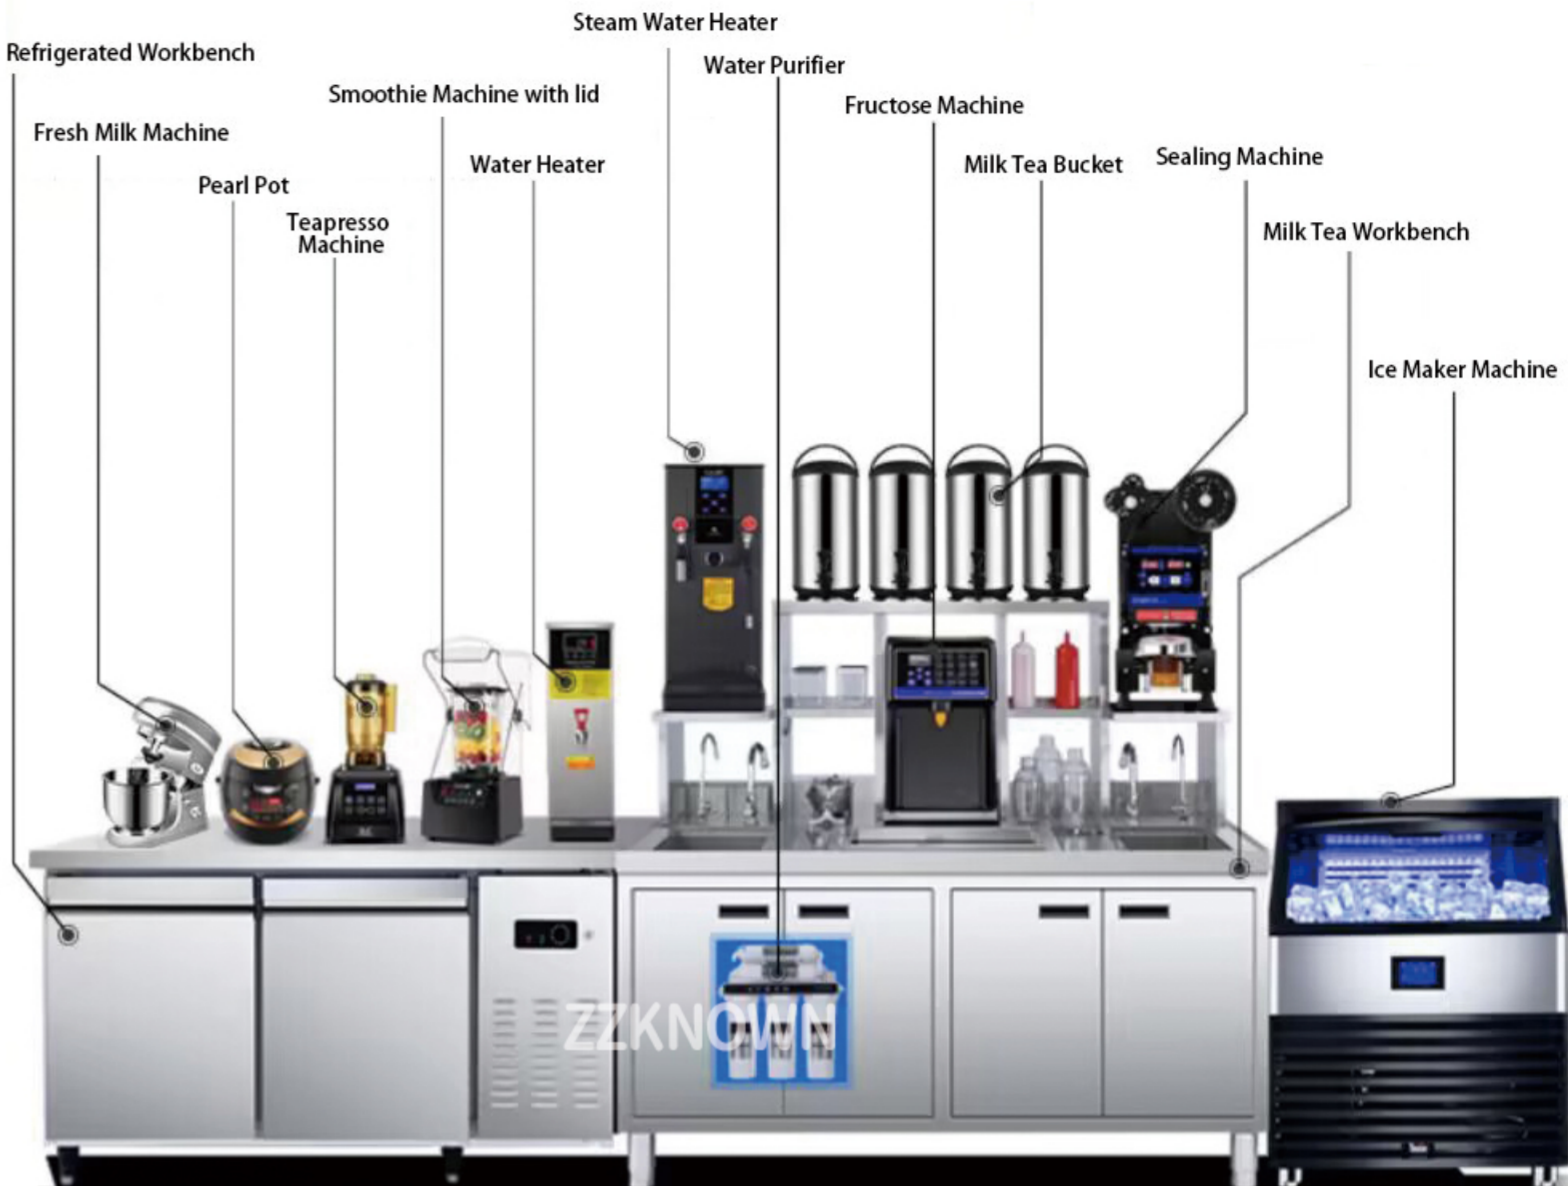

# Equipments

Smoothie Machine

Water boiler

Fructose machine

Insulated bucket

Sealing machine

Soda dispenser

Can sealing machine

Steam milk foam machine

Fresh milk machine

Ice maker machine

Soda dispenser

Pearl pot

Continuous ice machine

Ice cream machine

# Complete set of milk tea equipment

Entrepreneurial milk tea complete set of equipment 1

Popular milk tea complete set of equipment

Entrepreneurial milk tea complete set of equipment 2

Practical milk tea complete set of equipment

# Advanced set

- ① Ice maker machine ② milk tea operating table ③ sealing machine
- ④ fructose machine ⑤ milk tea bucket ⑥ steam water boiler
- ⑦ Water boiler ⑧ Smoothie machine ⑨ soda dispenser
- ⑩ Milk machine ⑪ pearl pot ⑫ refrigerator