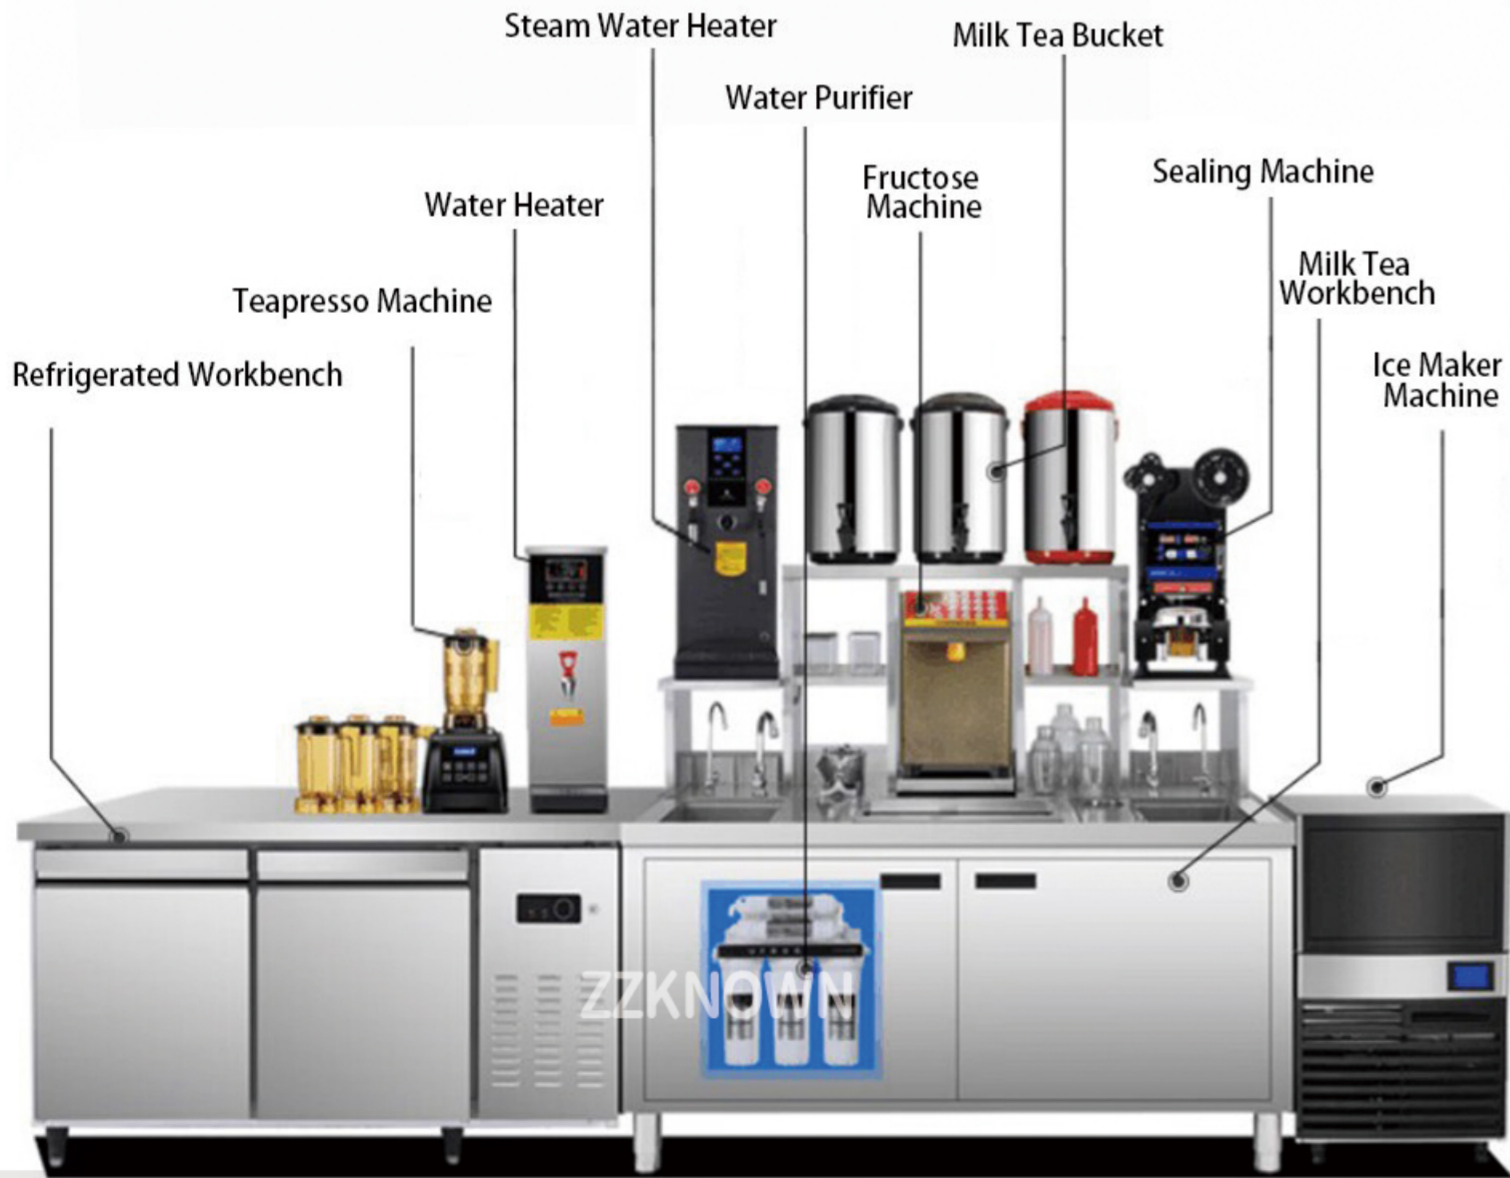

# Equipments

Smoothie Machine

Water boiler

Fructose machine

Insulated bucket

Sealing machine

Soda dispenser

Can sealing machine

Steam milk foam machine

Fresh milk machine

Ice maker machine

Soda dispenser

Pearl pot

Continuous ice machine

Ice cream machine

# Complete set of milk tea equipment

Entrepreneurial milk tea complete set of equipment 1

Popular milk tea complete set of equipment

Entrepreneurial milk tea complete set of equipment 2

Practical milk tea complete set of equipment

# Advanced set

- ① Ice maker machine ② milk tea operating table ③ sealing machine
- ④ fructose machine ⑤ milk tea bucket ⑥ steam water boiler
- ⑦ Water boiler ⑧ Smoothie machine ⑨ soda dispenser
- ⑩ Milk machine ⑪ pearl pot ⑫ refrigerator