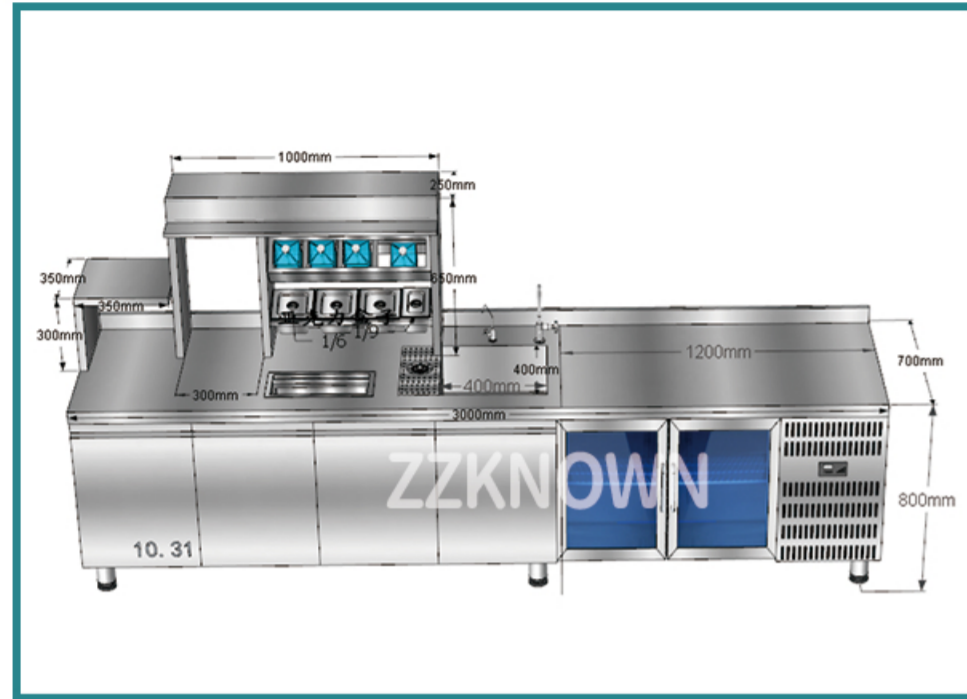

Customization cases