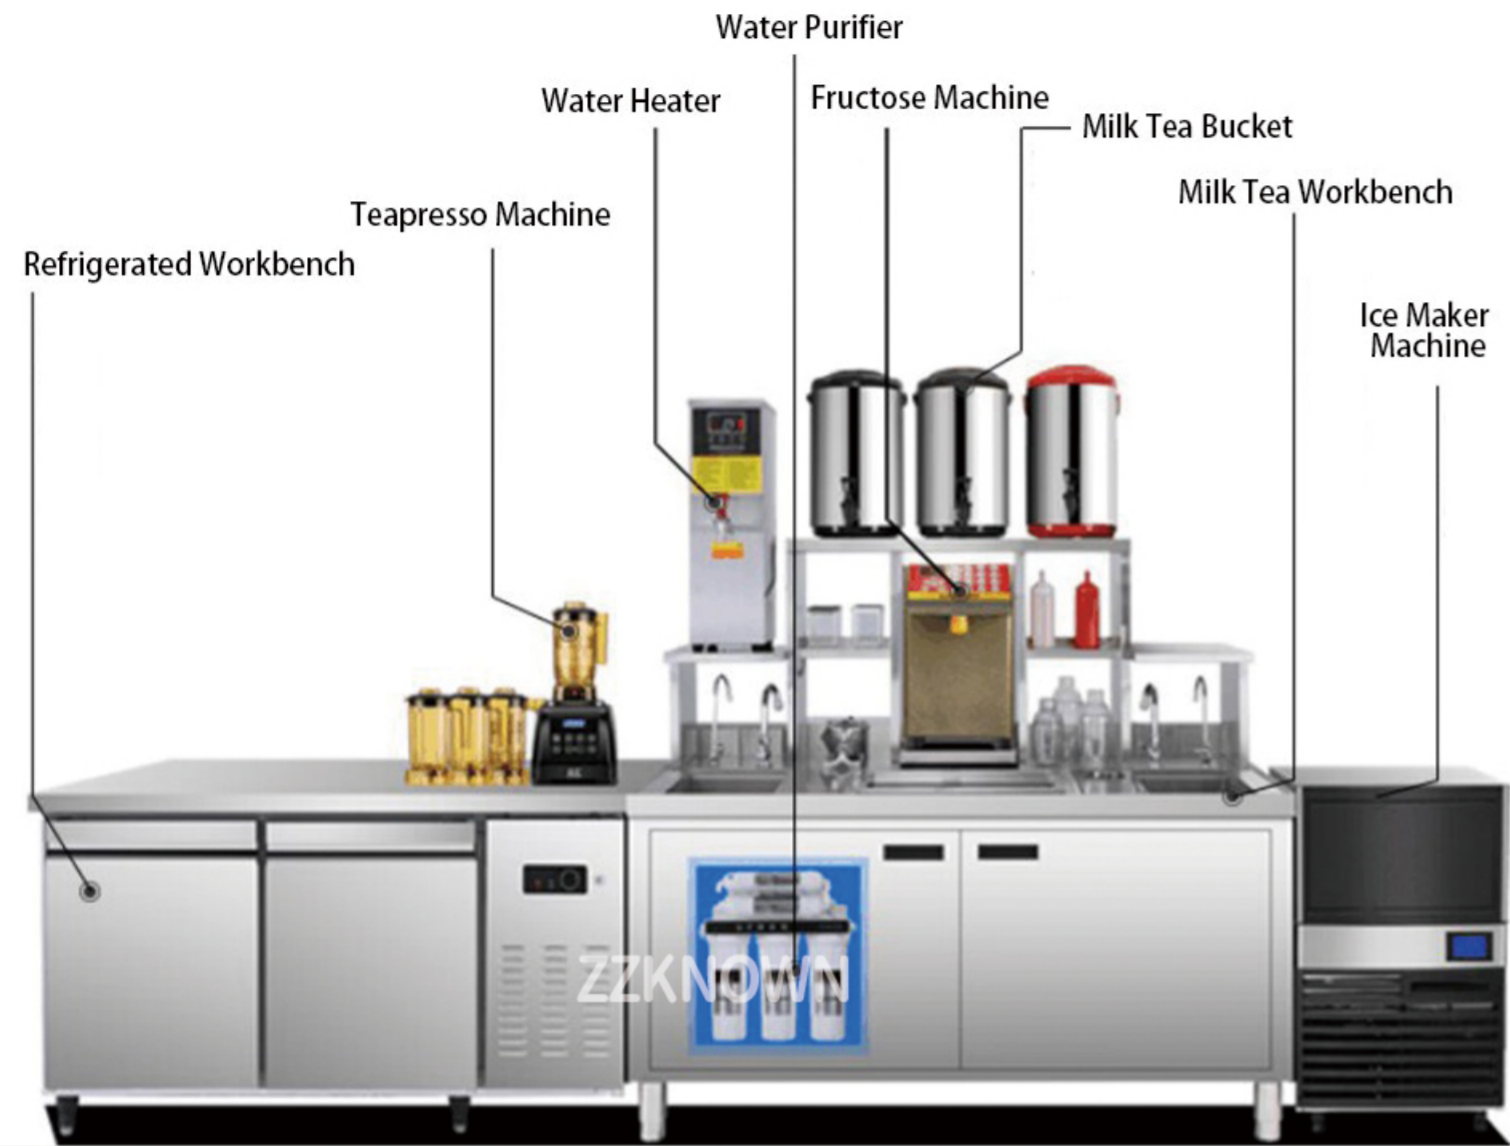

# Equipments

Smoothie Machine

Water boiler

Fructose machine

Insulated bucket

Sealing machine

Soda dispenser

Can sealing machine

Steam milk foam machine

Fresh milk machine

Ice maker machine

Soda dispenser

Pearl pot

Continuous ice machine

Ice cream machine

# Complete set of milk tea equipment

Entrepreneurial milk tea complete set of equipment 1

Popular milk tea complete set of equipment

Entrepreneurial milk tea complete set of equipment 2

Practical milk tea complete set of equipment

# Advanced set

- ① Ice maker machine ② milk tea operating table ③ sealing machine
- ④ fructose machine ⑤ milk tea bucket ⑥ steam water boiler
- ⑦ Water boiler ⑧ Smoothie machine ⑨ soda dispenser
- ⑩ Milk machine ⑪ pearl pot ⑫ refrigerator